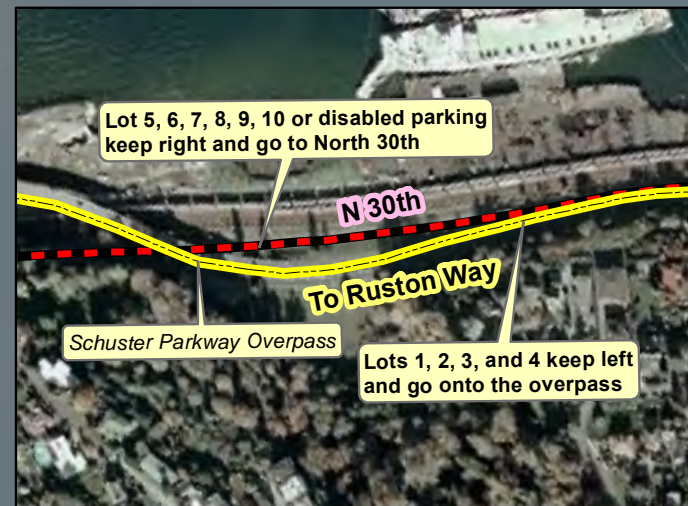

PARKING OVERVIEW MAP

Map created by: **GEOENGINEERS**

Freedom Fair is produced by the Tacoma Events Commission
Copyright 2008

Legend

Preferred Route to Employee Parking

Preferred Route to Public Parking

Streets

Parking Lots

- LOT1
- LOT2
- LOT3
- LOT4
- LOT5
- LOT6
- LOT7
- LOT8
- LOT9
- LOT10

Entry point for General Paid Parking (\$15), Disabled Parking, the Car Show, and for lots 7, 8, 9 or 10.

To: Parking lots # 5 and 6 (Harbor Lights, The Ram, C.I. Shenanigan's Katie Downs – EMPLOYEES and Pass Holders ONLY)

Vendor Access To Lots 1, 2, 3 and 4

June 16, 2009